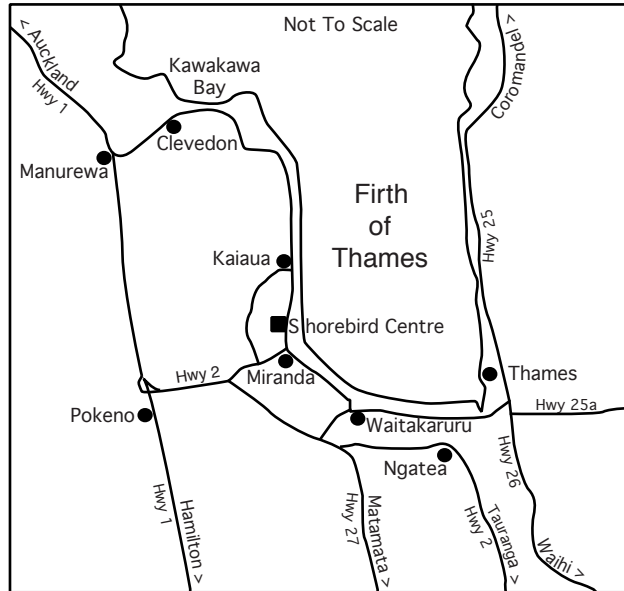

## Regional Map

### Checklist Key

- A Abundant
- C Common
- U Uncommon
- R Rare
- V Vagrant
- \* Waharau Regional Park & Others

- Abundant Seen at all times of year, sometimes in large numbers e.g. some migrants.
- Common Seen in small numbers most years, often as a migrant.
- Uncommon Generally present but difficult to see.
- Rare Only seen very occasionally.
- Vagrant Less than five records.