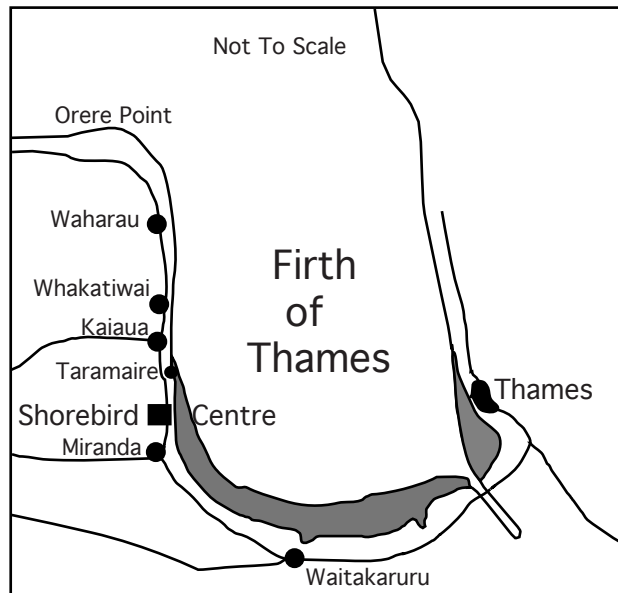

Local Map

Please report any interesting sightings to the manager at the

Miranda Shorebird Centre
Miranda Coast Rd
R D 3 POKENO

Ph/fax 09-232-2781
Email shorebird@xtra.co.nz