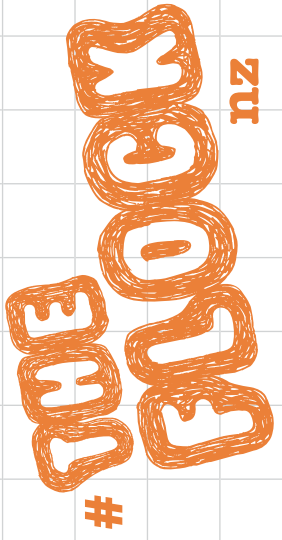

# Shorebird Cut-out Patterns

**kuaka  
(bar-tailed  
godwit)**

**tōrea  
(South Island  
pied oystercatcher)**

**huahou  
(red knot)**

**ngutuparore  
(wrybill)**